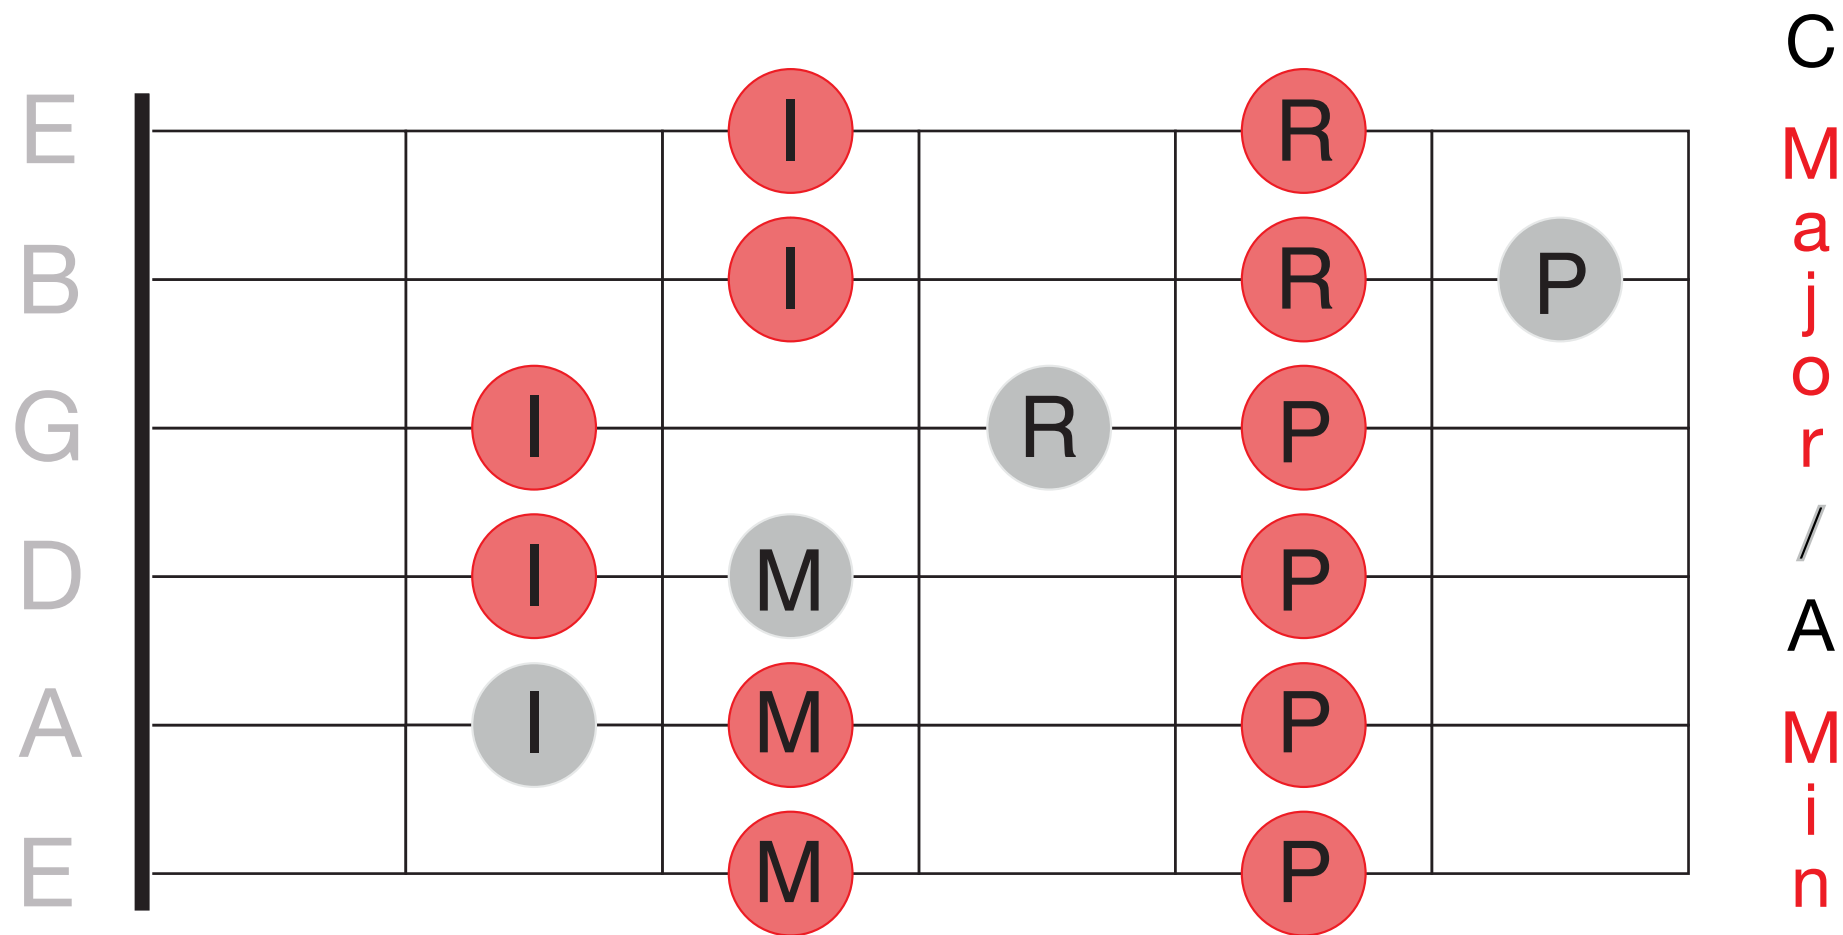

Complete

DIATONIC SCALE

(with correct fingering)

EAT•SLEEP•GUITAR•

©eatsleepguitar.com

Pentatonic = 5 note scale

Diatonic = 7 note scale

1st

C
M
a
j
o
r
/
A
M
i
n
o
r

Pentatonic = 5 note scale

Diatonic = 7 note scale

Pentatonic = 5 note scale

Diatonic = 7 note scale

C

M
a
j
o
r
/
A
m
i
n
o
r

7th

Pentatonic = 5 note scale

Diatonic = 7 note scale

C
M
a
j
o
r
/
A
M
i
n
o
r

9th

Pentatonic = 5 note scale

Diatonic = 7 note scale

12th

C
M
a
j
o
r
/
A
M
i
n
o
r