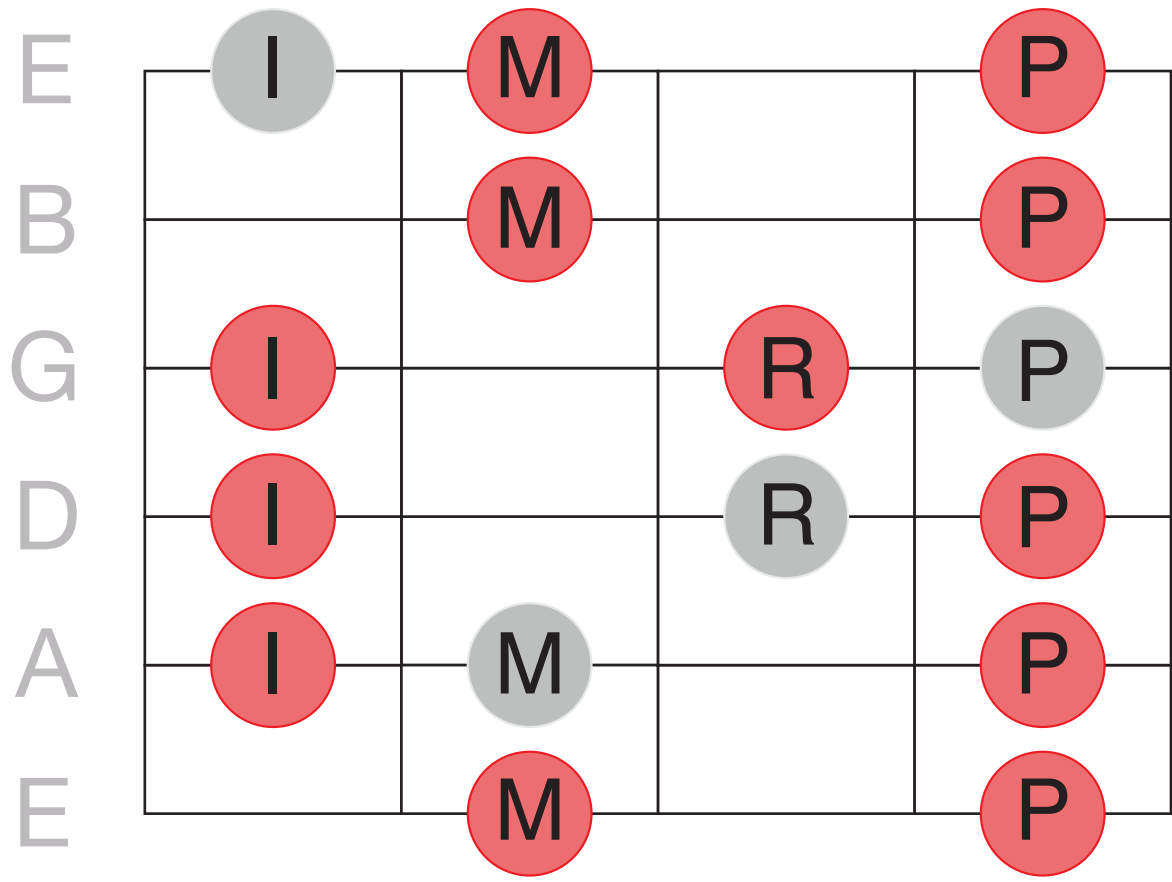

Complete

DIATONIC SCALE

(with correct fingering)

EAT•SLEEP•GUITAR•

©eatsleepguitar.com

Pentatonic = 5 note scale

Diatonic = 7 note scale

1st

C
M
a
j
o
r
/
A
M
i
n
o
r

Pentatonic = 5 note scale

Diatonic = 7 note scale

Pentatonic = 5 note scale

Diatonic = 7 note scale

C

M
a
j
o
r
/
A
m
i
n
o
r

7th

Pentatonic = 5 note scale

Diatonic = 7 note scale

C
M
a
j
o
r
/
A
M
i
n
o
r

9th

Pentatonic = 5 note scale

Diatonic = 7 note scale

12th

C
M
a
j
o
r
/
A
M
i
n
o
r