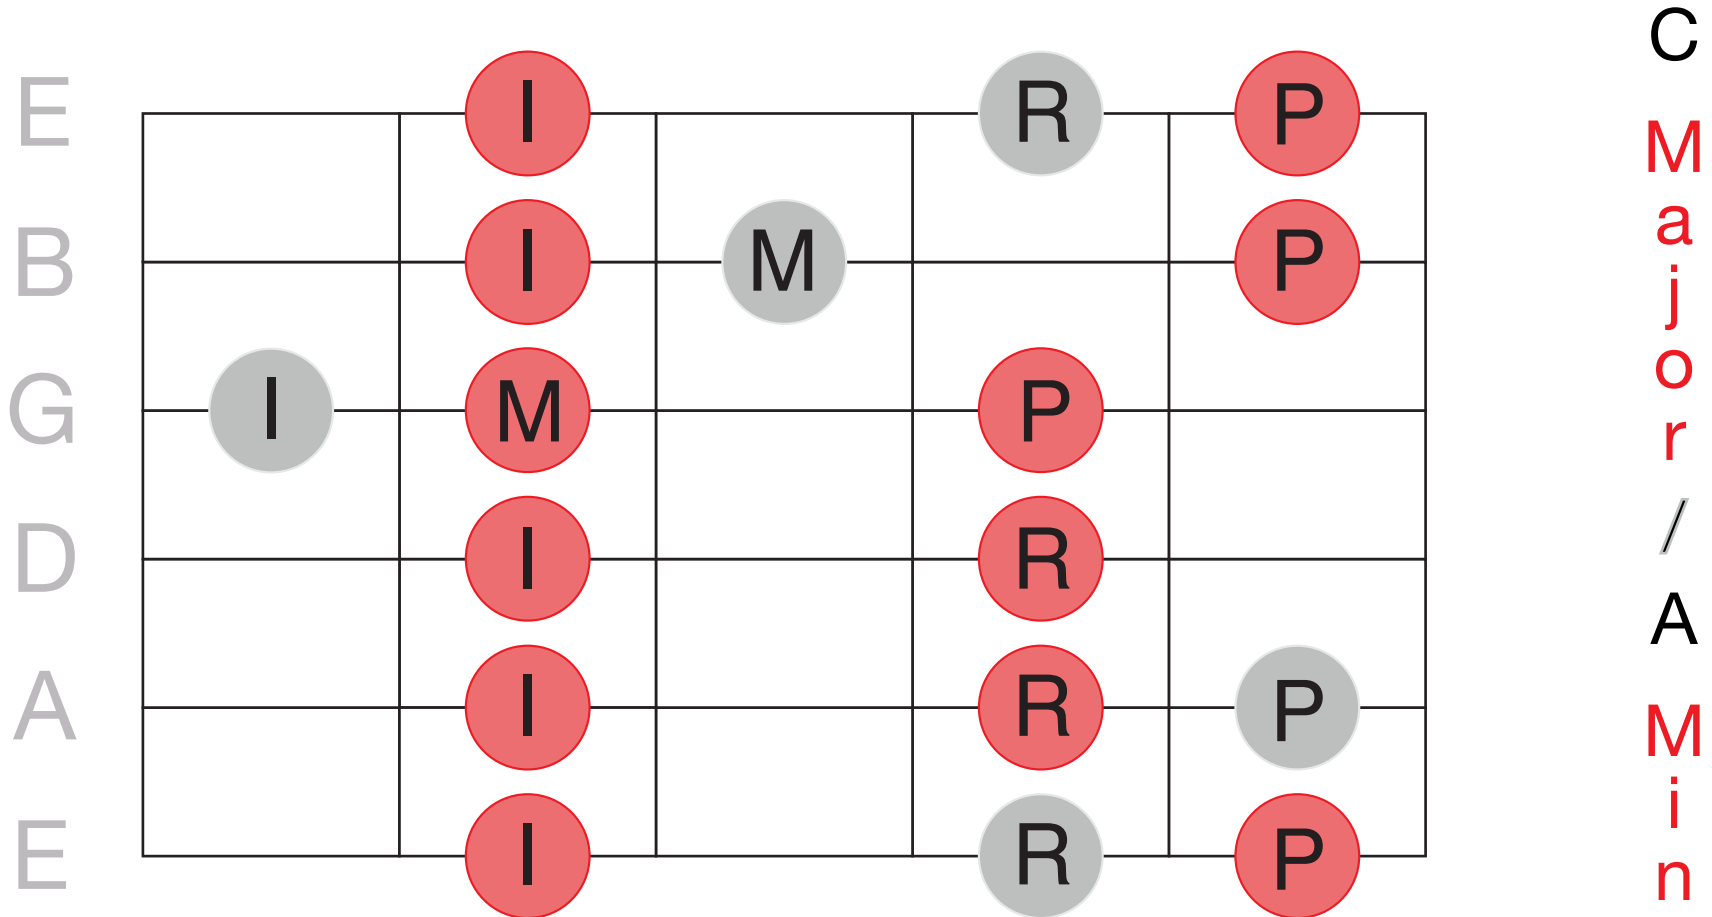

Complete

DIATONIC SCALE

(with correct fingering)

EAT•SLEEP•GUITAR•

©eatsleepguitar.com

Pentatonic = 5 note scale

Diatonic = 7 note scale

1st

C
M
a
j
o
r
/
A
M
i
n
o
r

Pentatonic = 5 note scale

Diatonic = 7 note scale

Pentatonic = 5 note scale

Diatonic = 7 note scale

C

M
a
j
o
r
/
A
m
i
n
o
r

7th

Pentatonic = 5 note scale

Diatonic = 7 note scale

C
M
a
j
o
r
/
A
M
i
n
o
r

9th

Pentatonic = 5 note scale

Diatonic = 7 note scale

12th

C
M
a
j
o
r
/
A
M
i
n
o
r