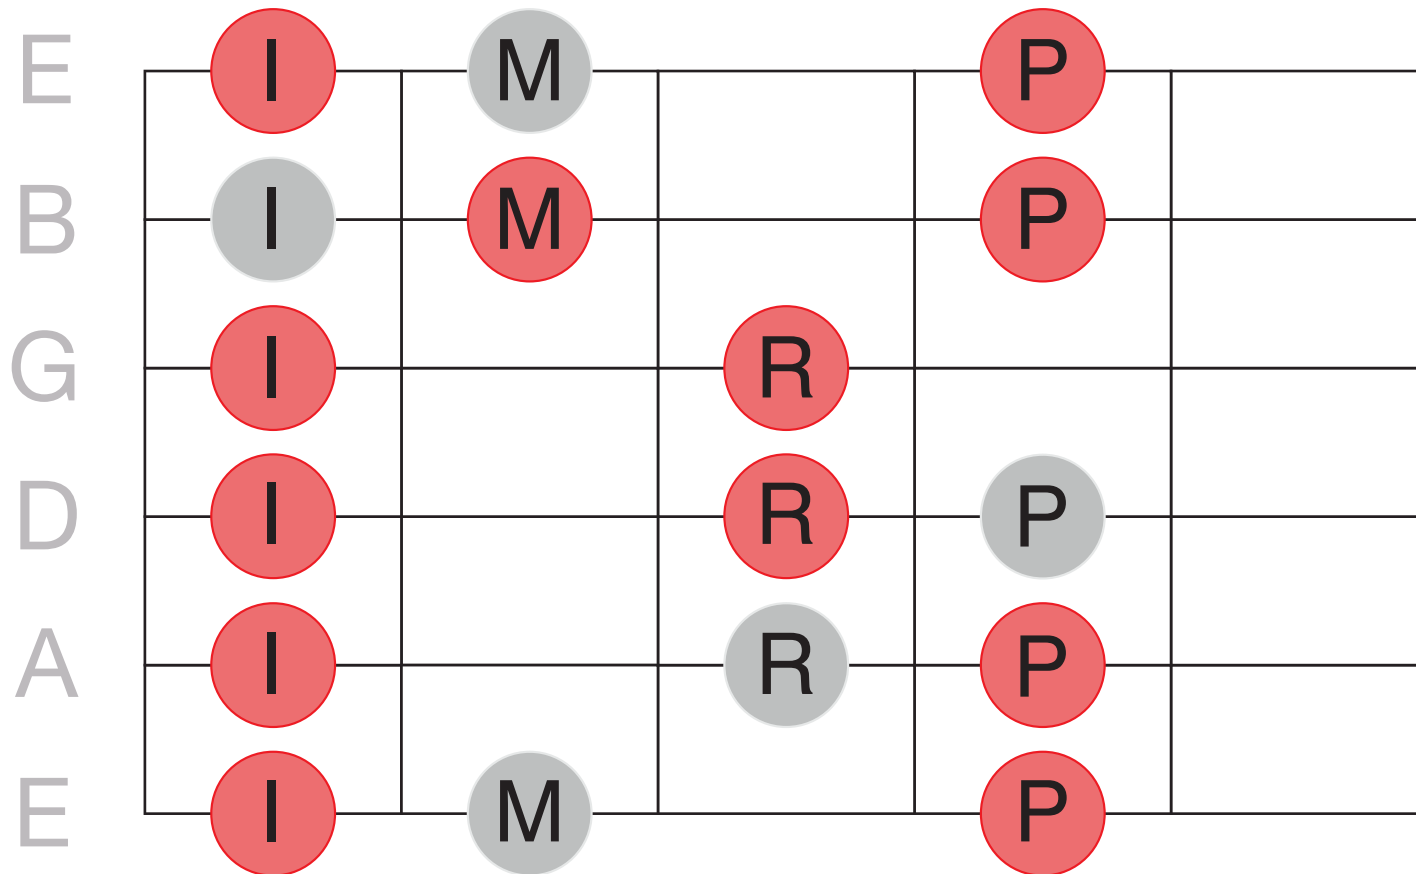

Complete

DIATONIC SCALE

(with correct fingering)

EAT•SLEEP•GUITAR•

©eatsleepguitar.com

Pentatonic = 5 note scale

Diatonic = 7 note scale

1st

C
M
a
j
o
r
/
A
M
i
n
o
r

Pentatonic = 5 note scale

Diatonic = 7 note scale

Pentatonic = 5 note scale

Diatonic = 7 note scale

C

M
a
j
o
r
/
A
m
i
n
o
r

7th

Pentatonic = 5 note scale

Diatonic = 7 note scale

C
M
a
j
o
r
/
A
M
i
n
o
r

9th

Pentatonic = 5 note scale

Diatonic = 7 note scale

12th

C
M
a
j
o
r
/
A
M
i
n
o
r