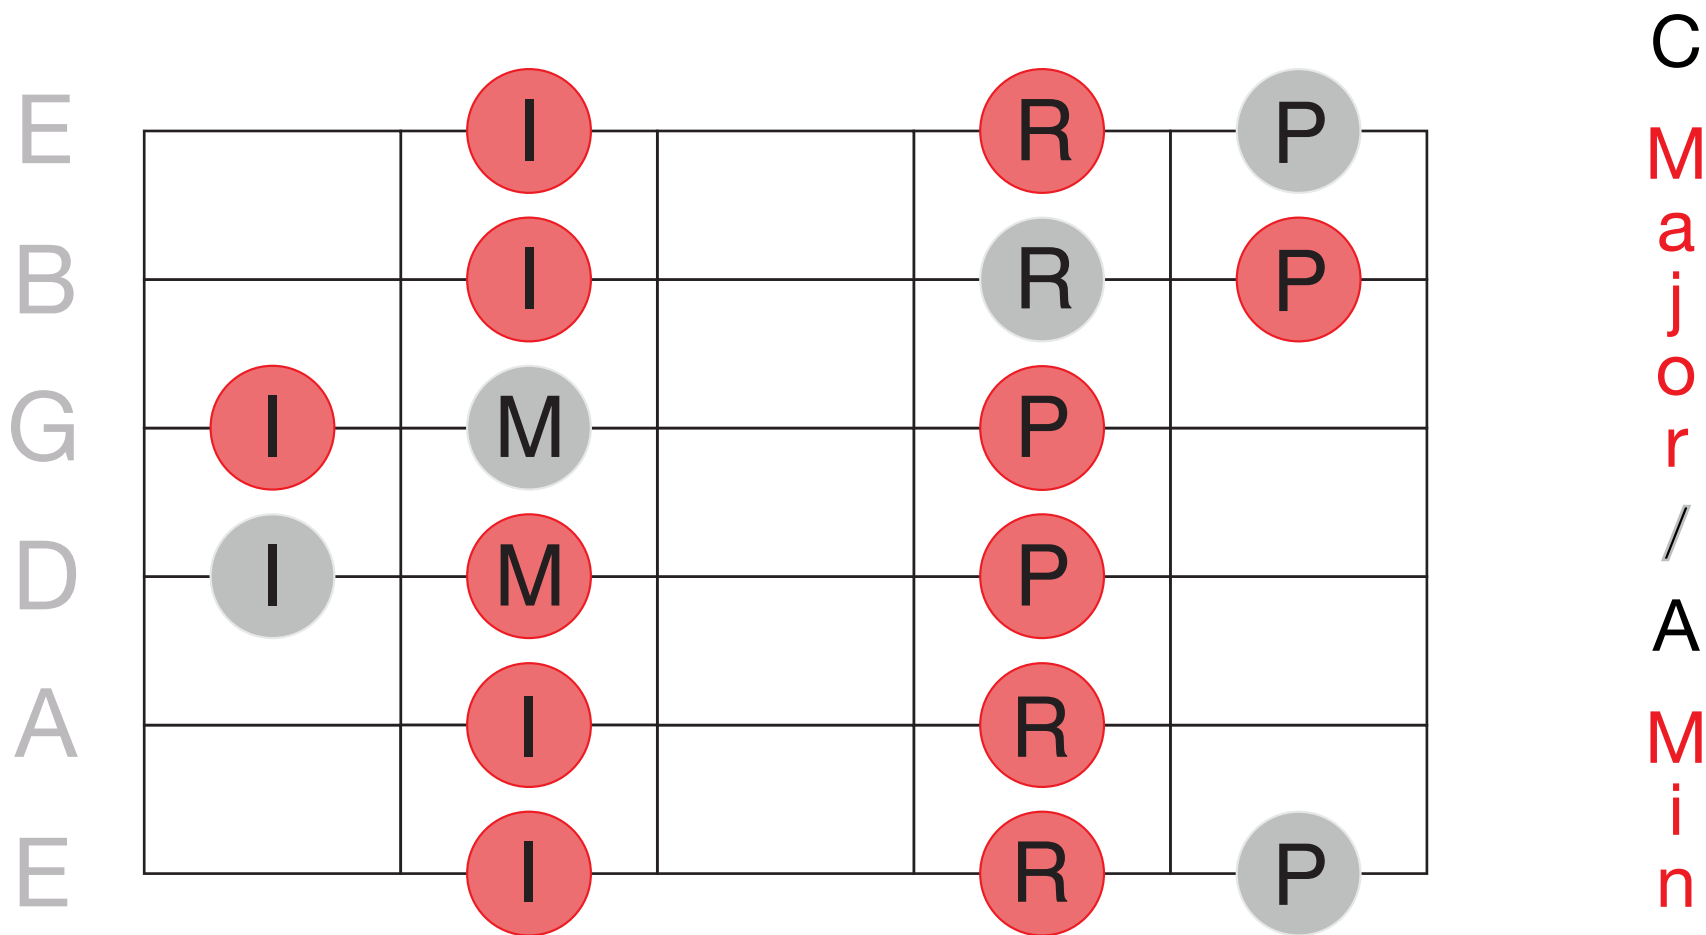

Complete

DIATONIC SCALE

(with correct fingering)

EAT•SLEEP•GUITAR•

©eatsleepguitar.com

Pentatonic = 5 note scale

Diatonic = 7 note scale

1st

C
M
a
j
o
r
/
A
M
i
n
o
r

Pentatonic = 5 note scale

Diatonic = 7 note scale

Pentatonic = 5 note scale

Diatonic = 7 note scale

C

M
a
j
o
r
/
A
m
i
n
o
r

7th

Pentatonic = 5 note scale

Diatonic = 7 note scale

C
M
a
j
o
r
/
A
M
i
n
o
r

9th

Pentatonic = 5 note scale

Diatonic = 7 note scale

12th

C
M
a
j
o
r
/
A
M
i
n
o
r