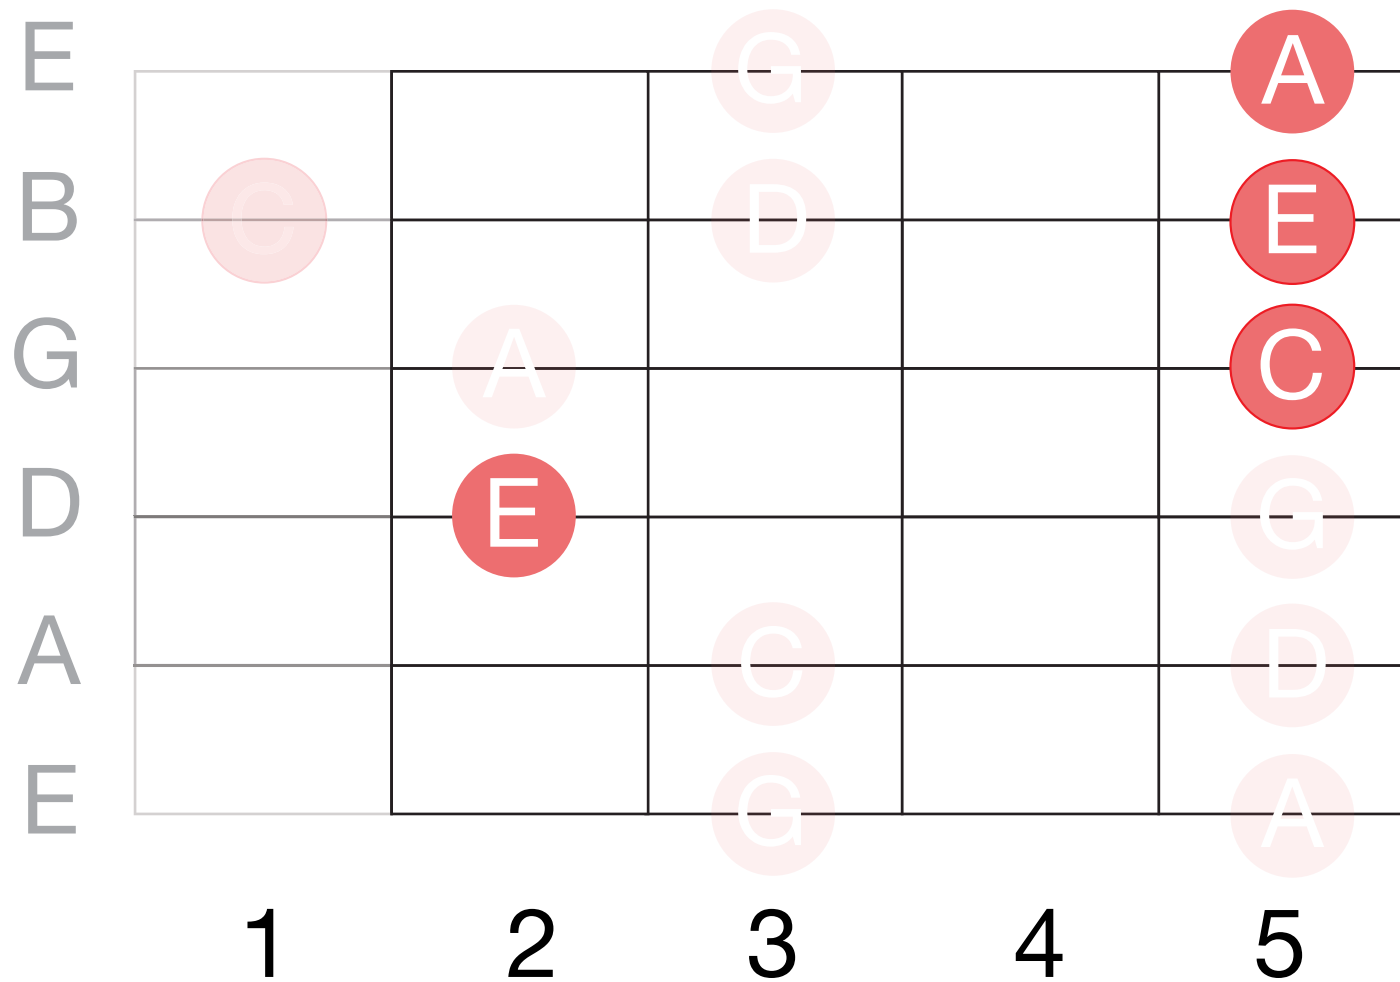

A Minor Chords
within the
PENTATONIC
SCALE

EAT. SLEEP. GUITAR.

©eatsleepguitar.com

(Shape unique to A Minor)

(Same shape in every key)

(Same shape in every key)

(Same shape in every key)

(Same shape in every key)

(Same shape in every key)

(Same shape in every key)