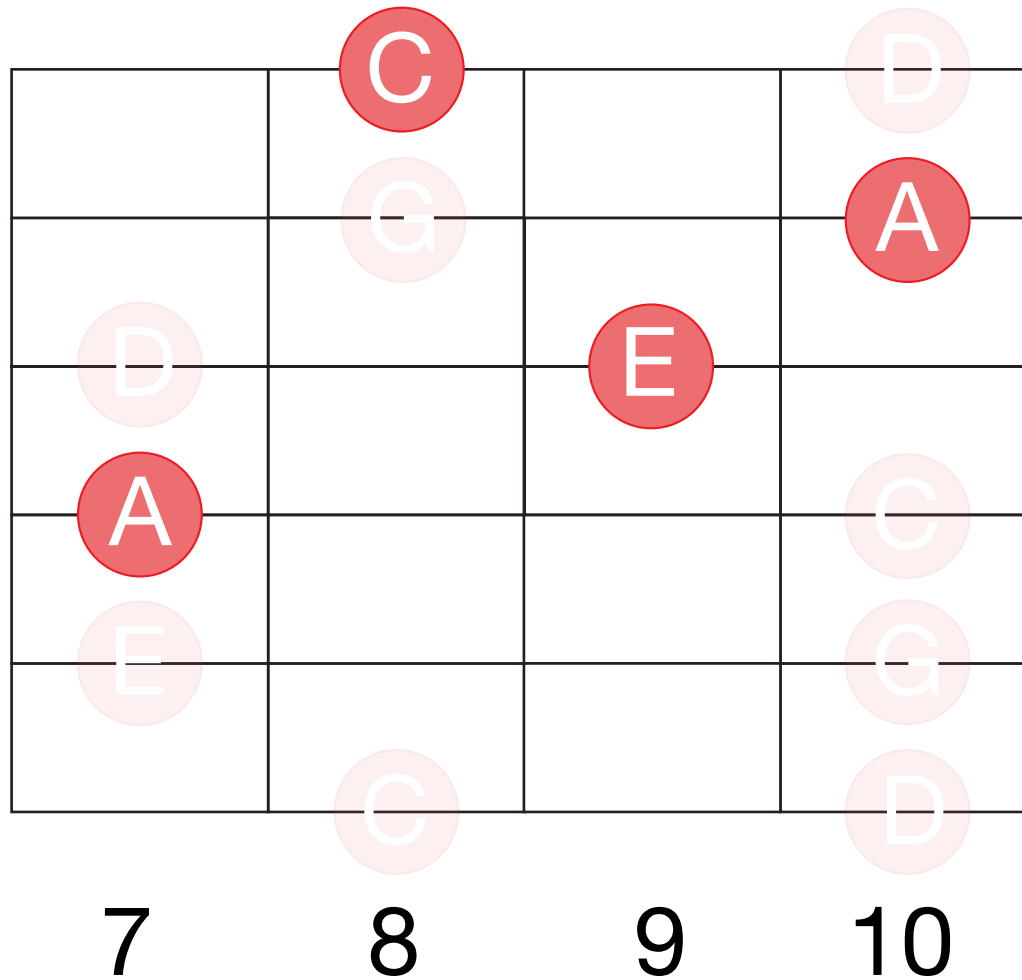

A Minor Chords
within the
PENTATONIC
SCALE

EAT. SLEEP. GUITAR.

©eatsleepguitar.com

(Shape unique to A Minor)

(Same shape in every key)

(Same shape in every key)

(Same shape in every key)

(Same shape in every key)

(Same shape in every key)

(Same shape in every key)