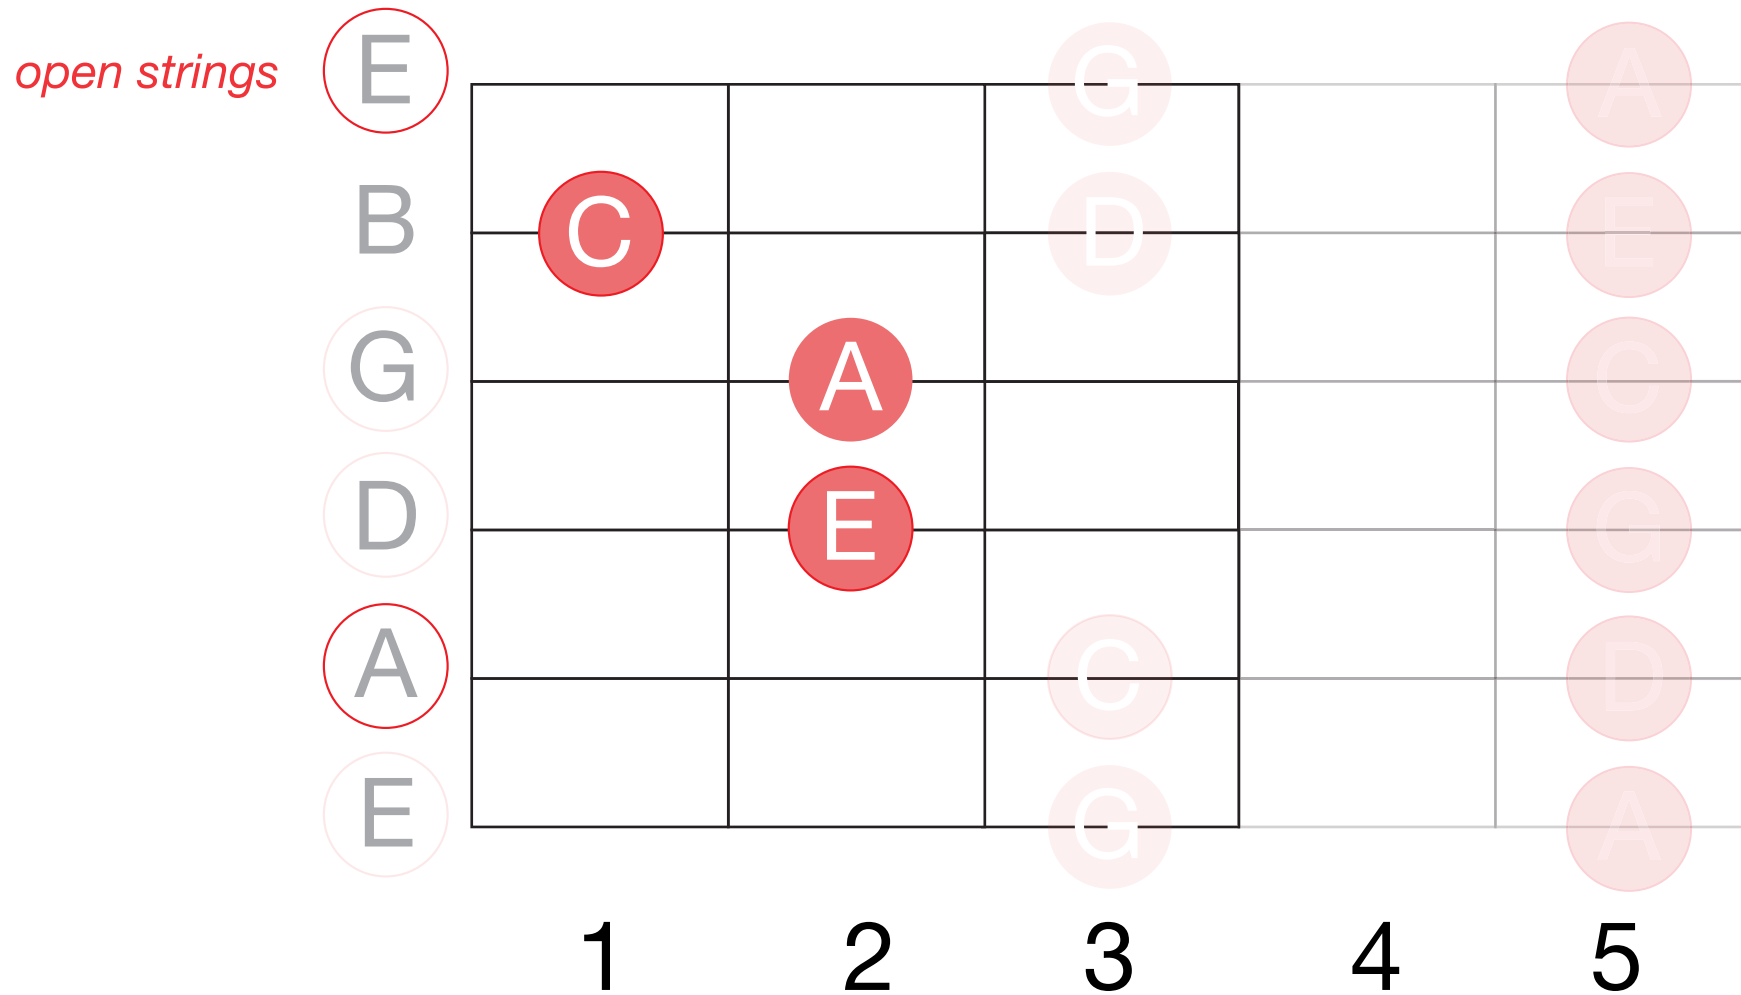

A Minor Chords
within the
PENTATONIC
SCALE

EAT. SLEEP. GUITAR.

©eatsleepguitar.com

(Shape unique to A Minor)

(Same shape in every key)

(Same shape in every key)

(Same shape in every key)

(Same shape in every key)

(Same shape in every key)

(Same shape in every key)