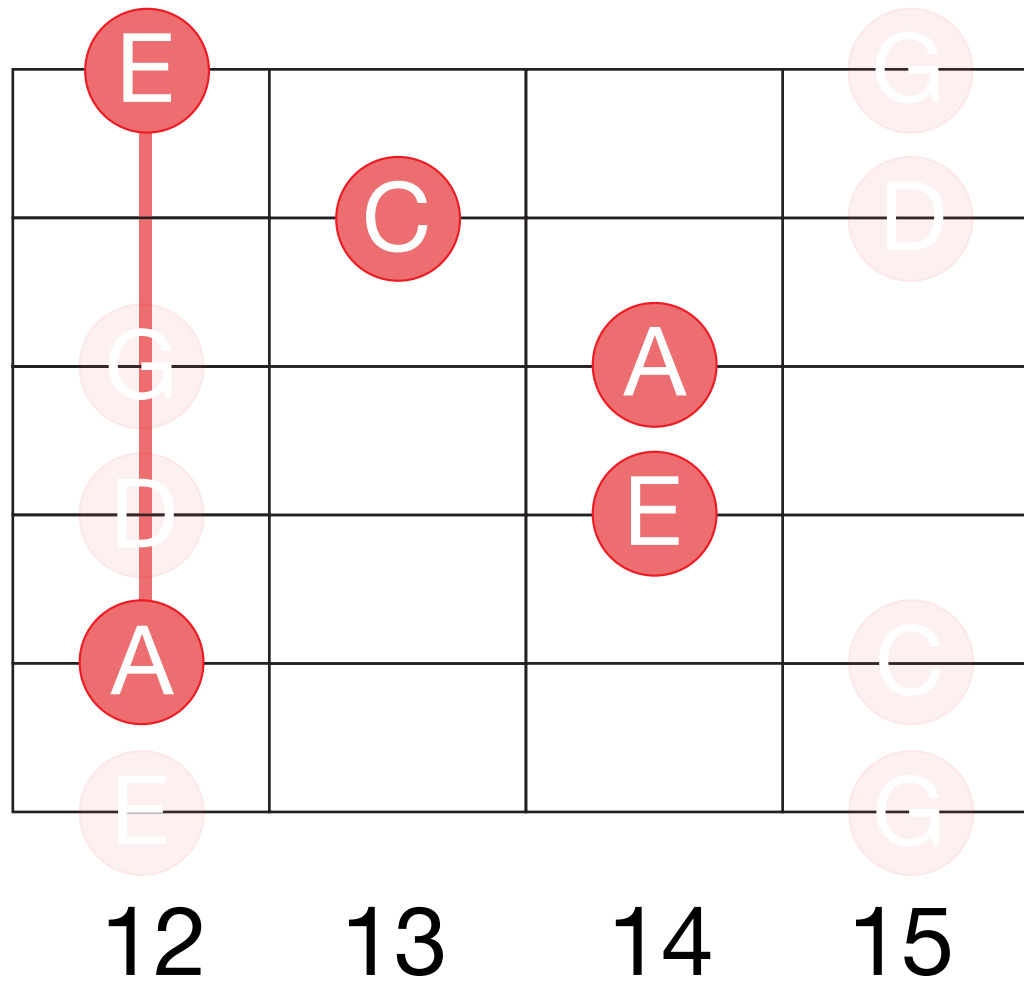

A Minor Chords
within the
PENTATONIC
SCALE

EAT. SLEEP. GUITAR.

©eatsleepguitar.com

(Shape unique to A Minor)

(Same shape in every key)

(Same shape in every key)

(Same shape in every key)

(Same shape in every key)

(Same shape in every key)

(Same shape in every key)