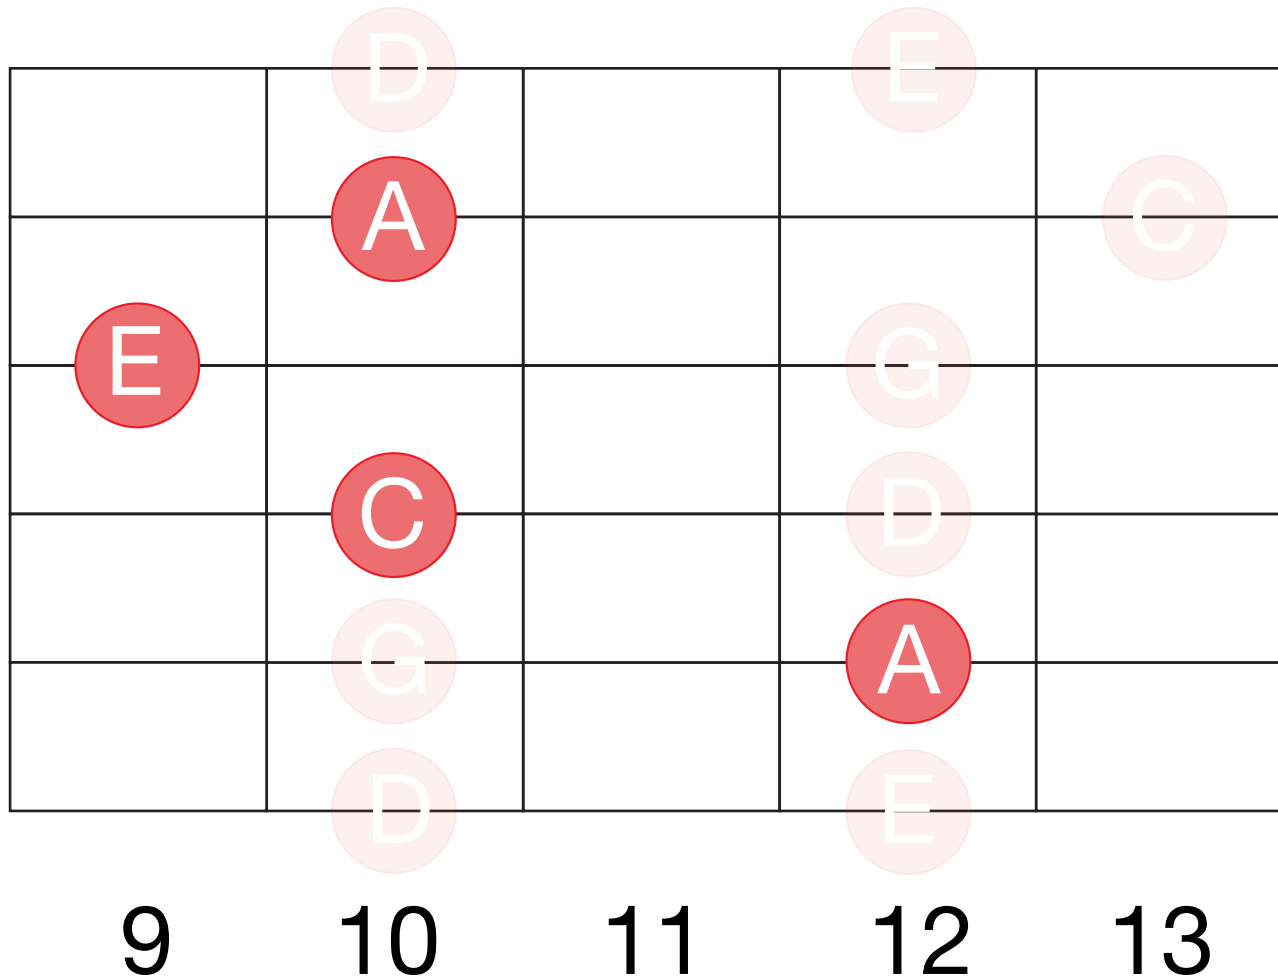

A Minor Chords
within the
PENTATONIC
SCALE

EAT. SLEEP. GUITAR.

©eatsleepguitar.com

(Shape unique to A Minor)

(Same shape in every key)

(Same shape in every key)

(Same shape in every key)

(Same shape in every key)

(Same shape in every key)

(Same shape in every key)