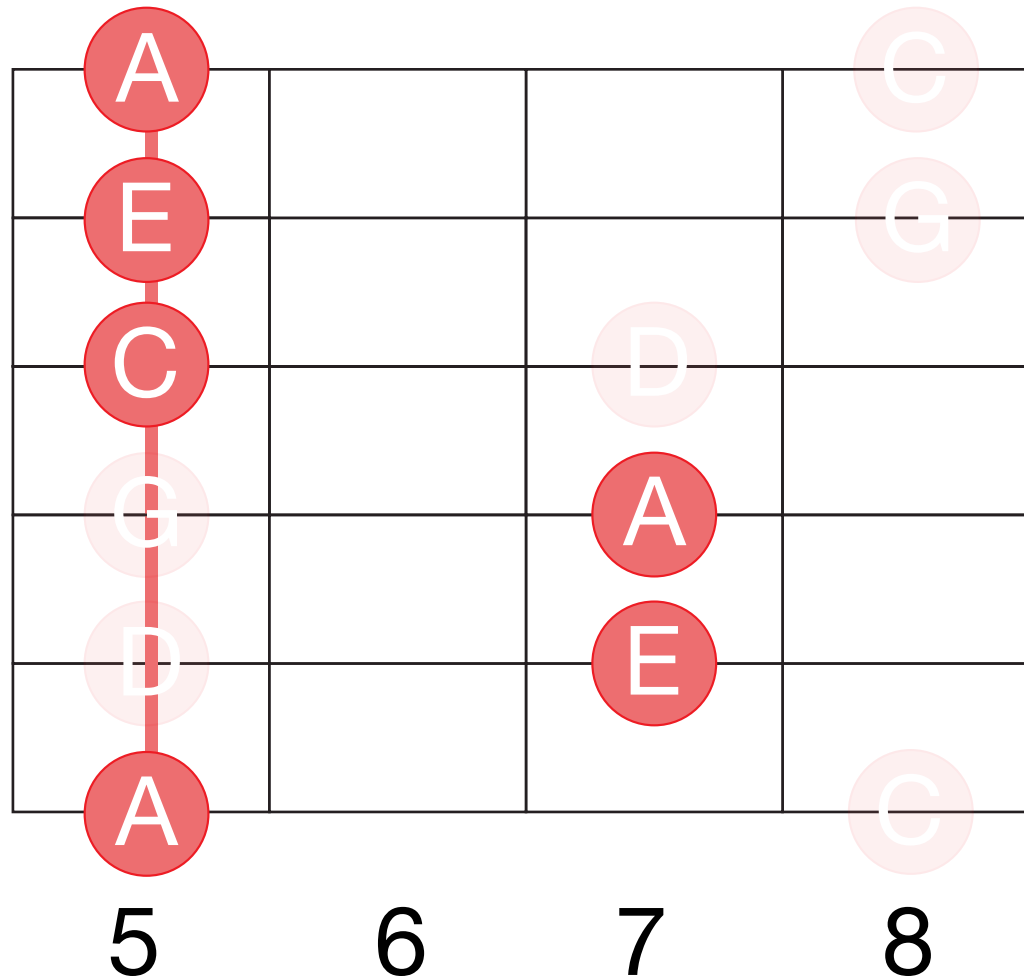

A Minor Chords
within the
PENTATONIC
SCALE

EAT. SLEEP. GUITAR.

©eatsleepguitar.com

(Shape unique to A Minor)

(Same shape in every key)

(Same shape in every key)

(Same shape in every key)

(Same shape in every key)

(Same shape in every key)

(Same shape in every key)