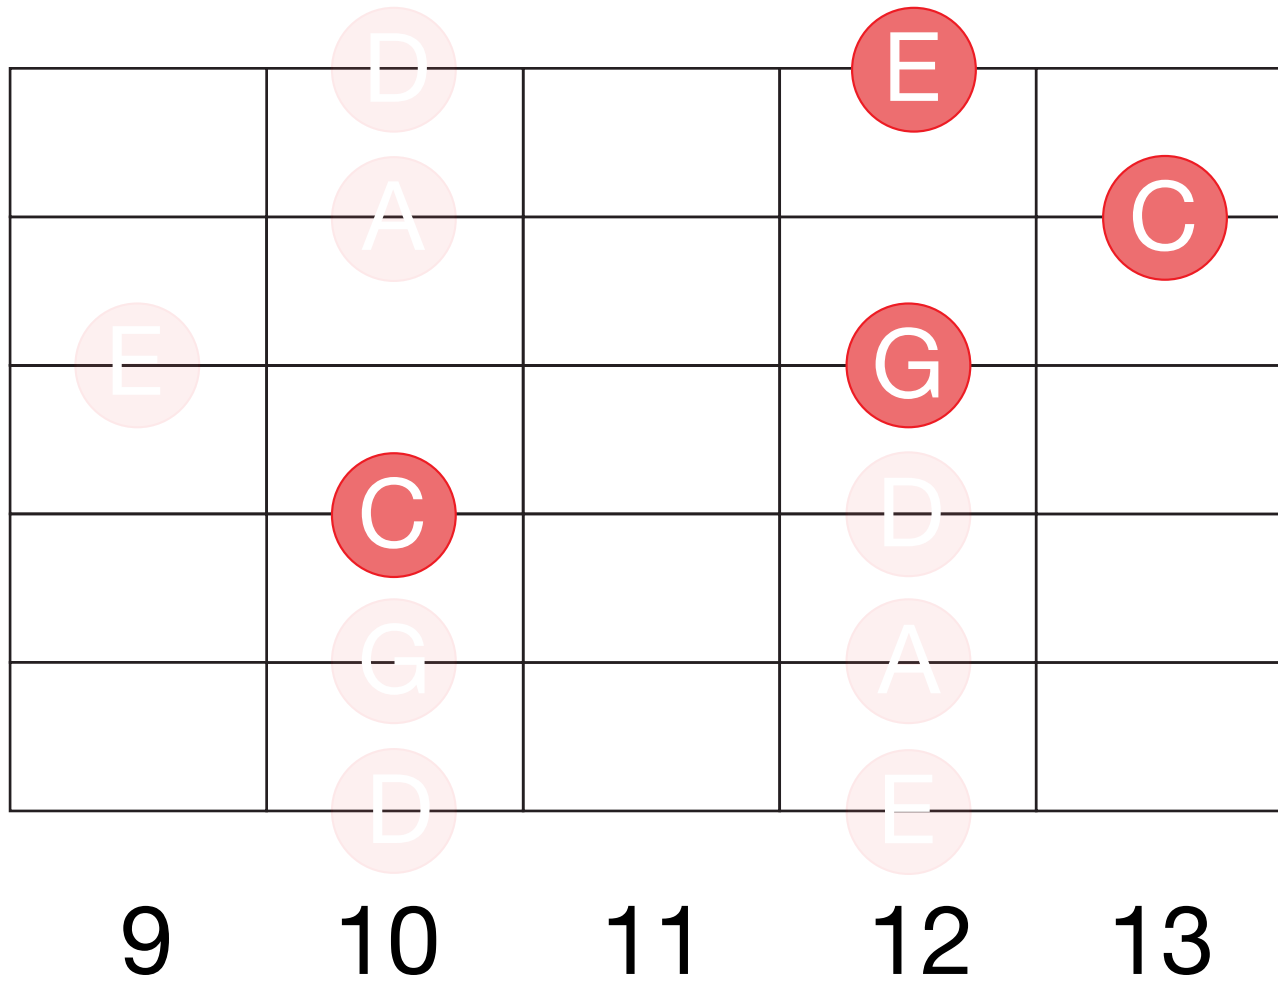

C Major Chords

within the

PENTATONIC SCALE

EAT. SLEEP. GUITAR.

©eatsleepguitar.com

(Shape unique to C Major)

(Same shape in every key)

(Same shape in every key)

(Same shape in every key)

(Same shape in every key)

(Same shape in every key)

(Same shape in every key)