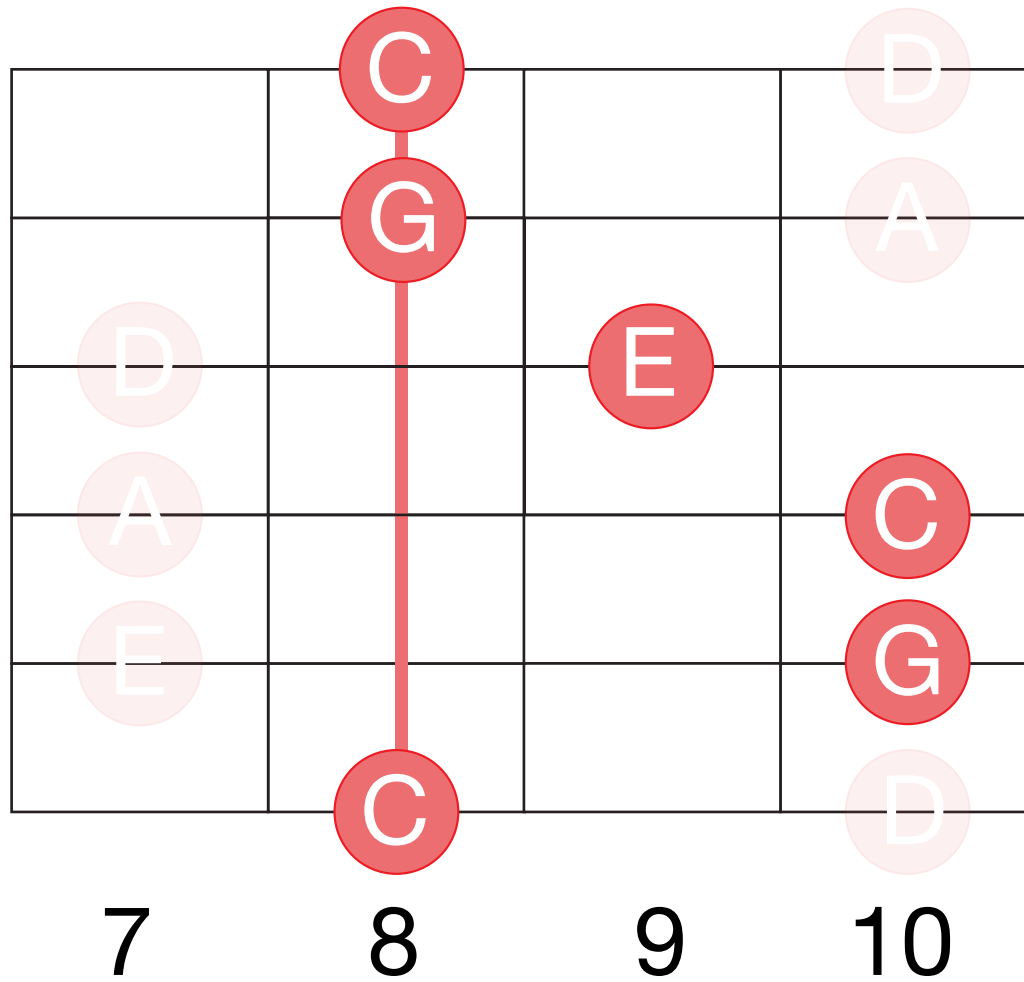

C Major Chords

within the

PENTATONIC SCALE

EAT. SLEEP. GUITAR.

©eatsleepguitar.com

(Shape unique to C Major)

(Same shape in every key)

(Same shape in every key)

(Same shape in every key)

(Same shape in every key)

(Same shape in every key)

(Same shape in every key)