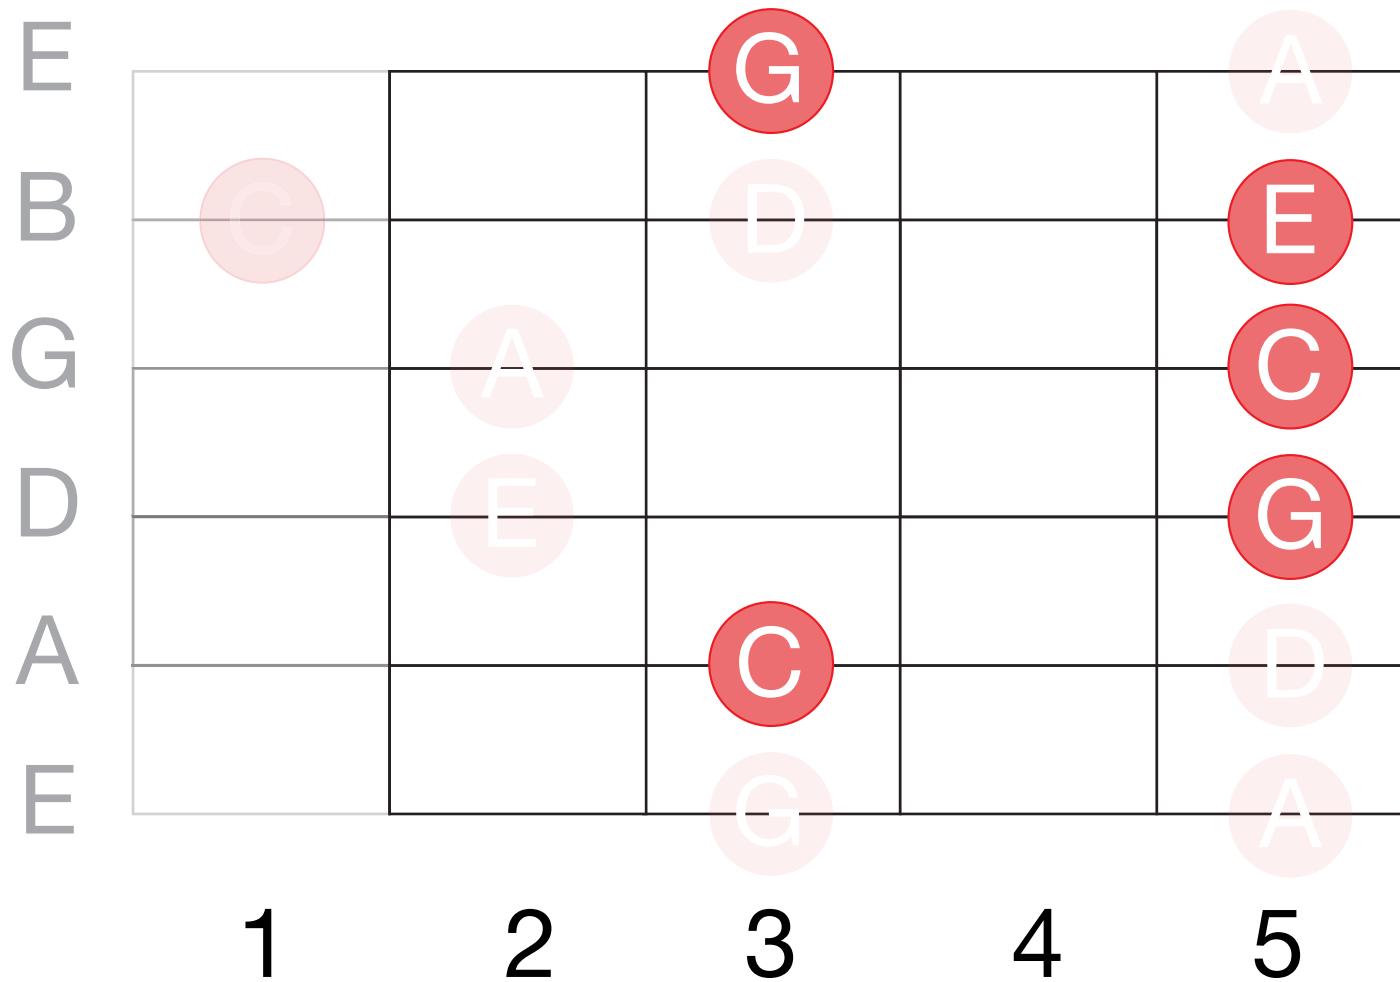

C Major Chords

within the

PENTATONIC SCALE

EAT. SLEEP. GUITAR.

©eatsleepguitar.com

(Shape unique to C Major)

(Same shape in every key)

(Same shape in every key)

(Same shape in every key)

(Same shape in every key)

(Same shape in every key)

(Same shape in every key)