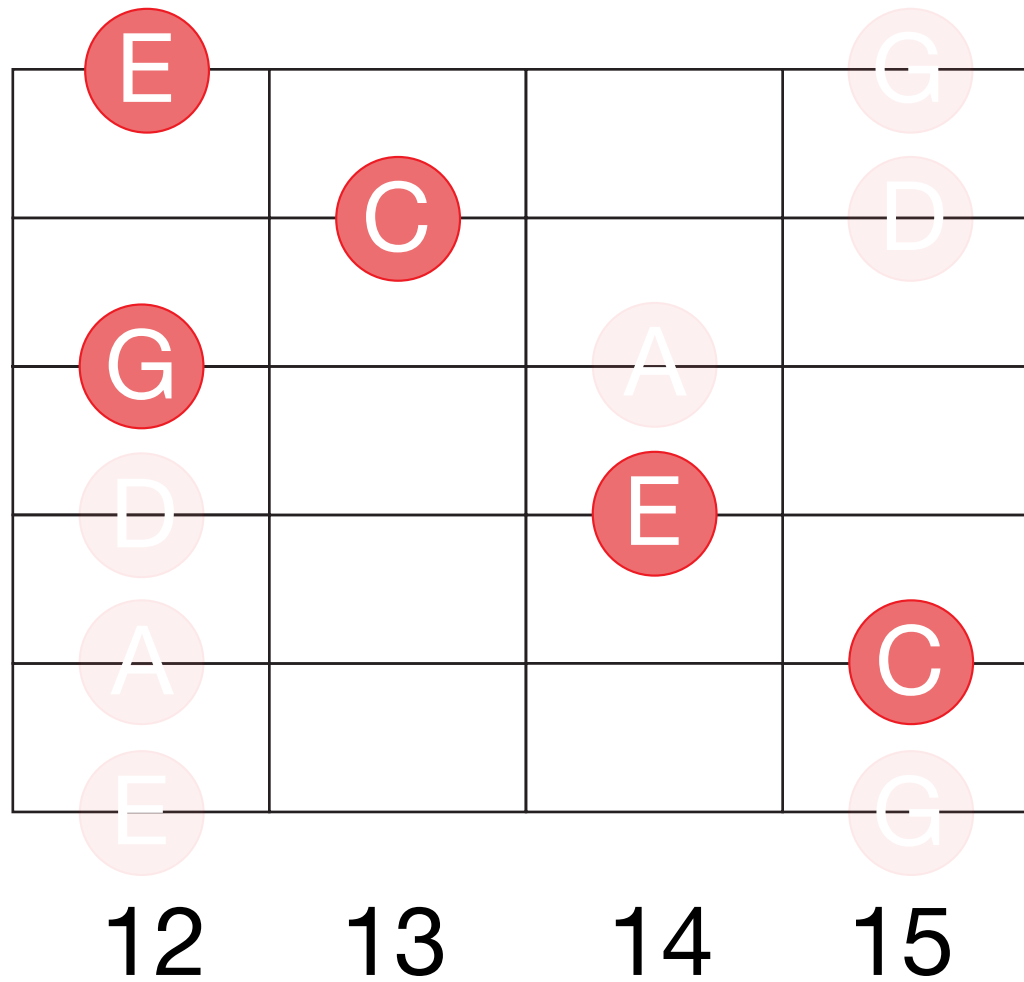

C Major Chords

within the

PENTATONIC SCALE

EAT. SLEEP. GUITAR.

©eatsleepguitar.com

(Shape unique to C Major)

(Same shape in every key)

(Same shape in every key)

(Same shape in every key)

(Same shape in every key)

(Same shape in every key)

(Same shape in every key)