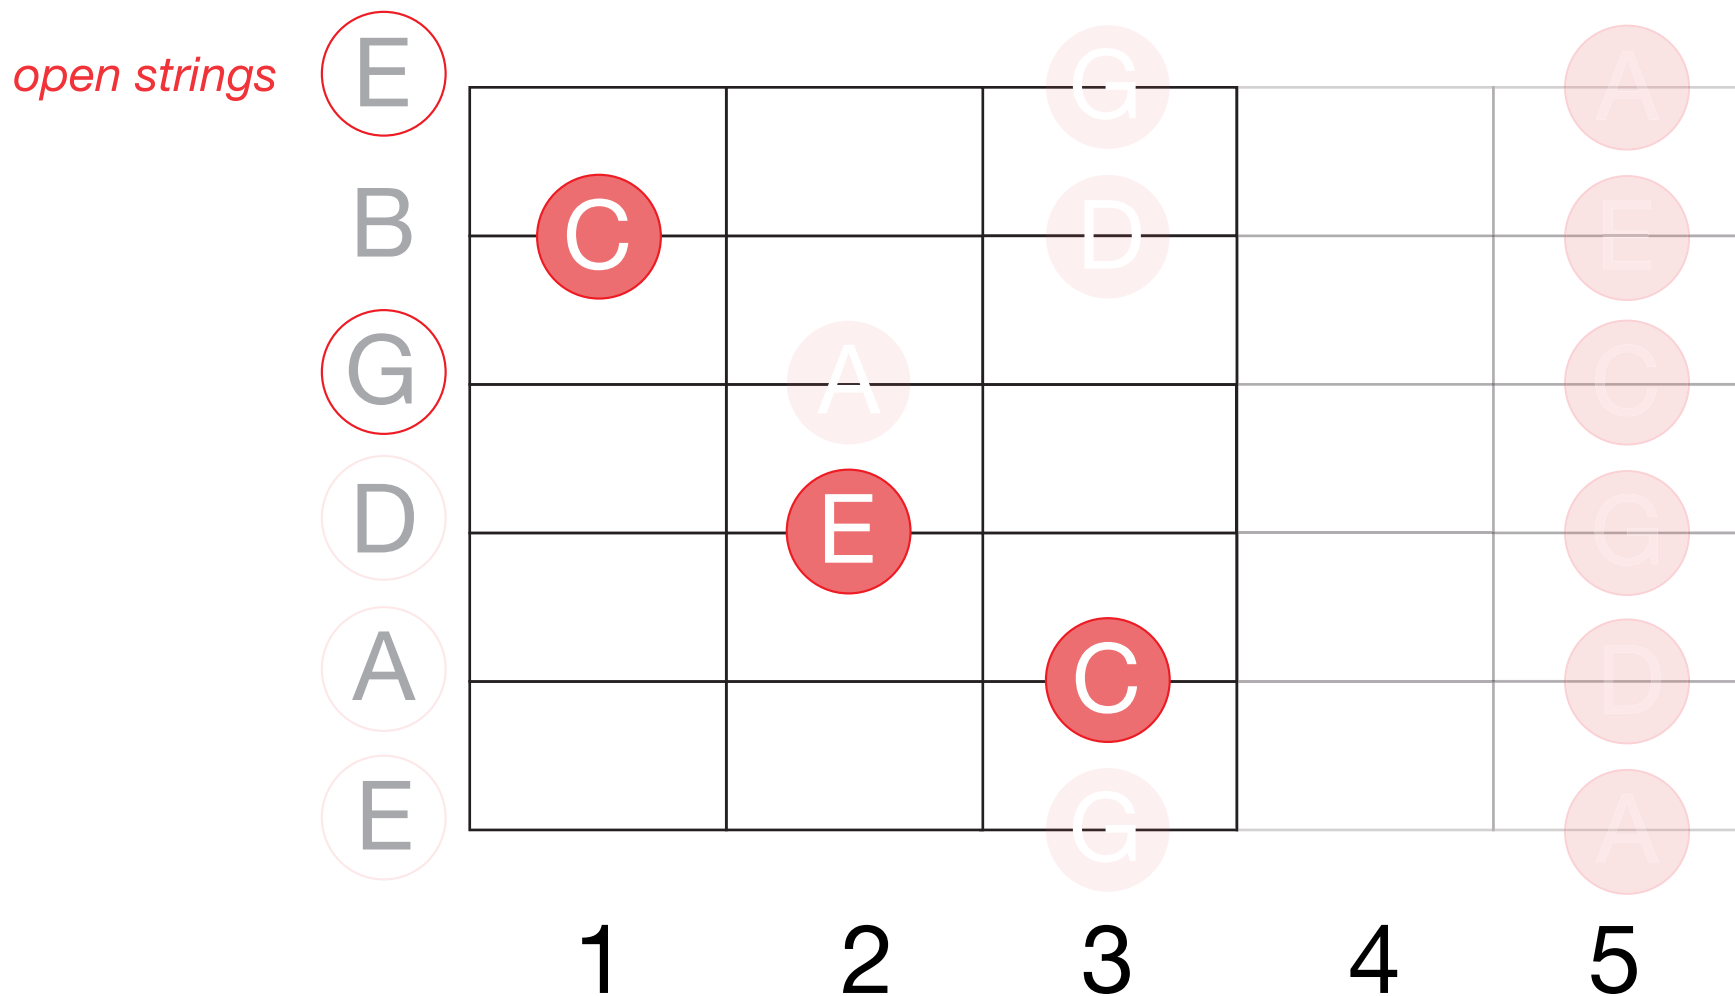

C Major Chords

within the

PENTATONIC SCALE

EAT. SLEEP. GUITAR.

©eatsleepguitar.com

(Shape unique to C Major)

(Same shape in every key)

(Same shape in every key)

(Same shape in every key)

(Same shape in every key)

(Same shape in every key)

(Same shape in every key)