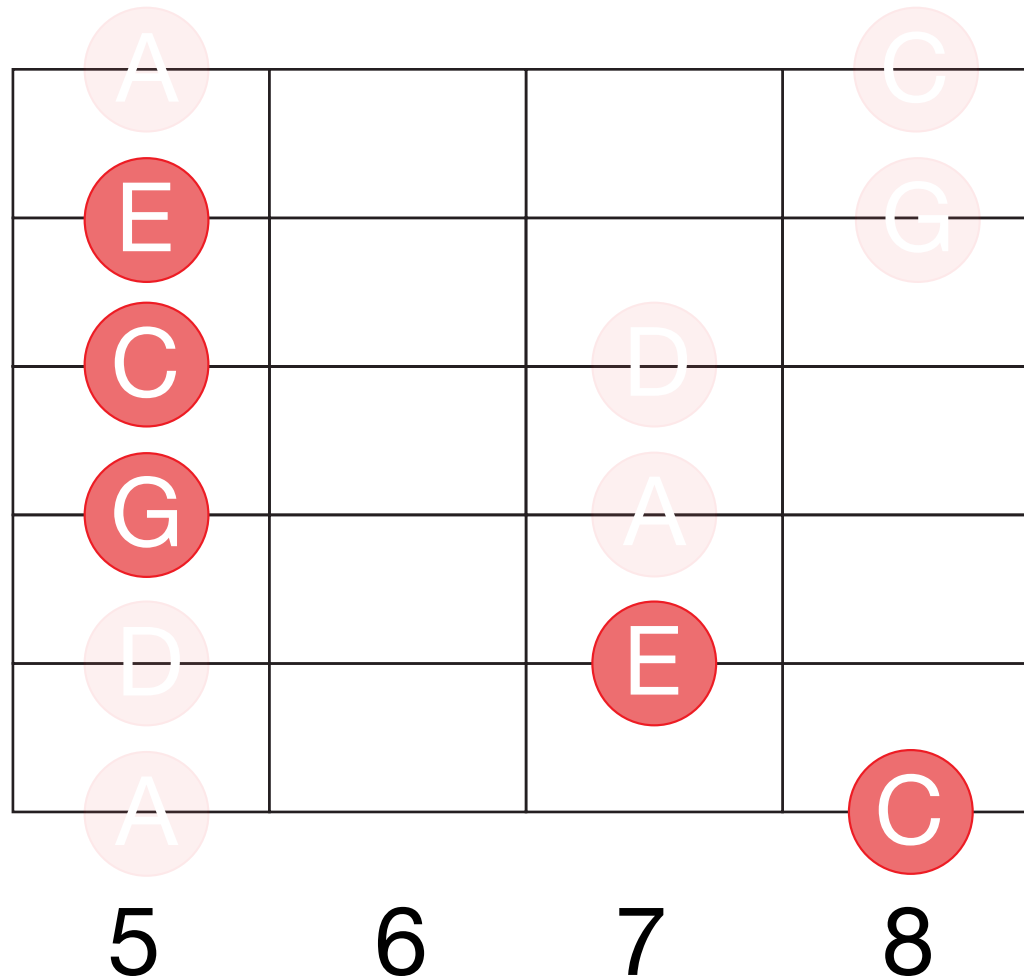

C Major Chords

within the

PENTATONIC SCALE

EAT. SLEEP. GUITAR.

©eatsleepguitar.com

(Shape unique to C Major)

(Same shape in every key)

(Same shape in every key)

(Same shape in every key)

(Same shape in every key)

(Same shape in every key)

(Same shape in every key)