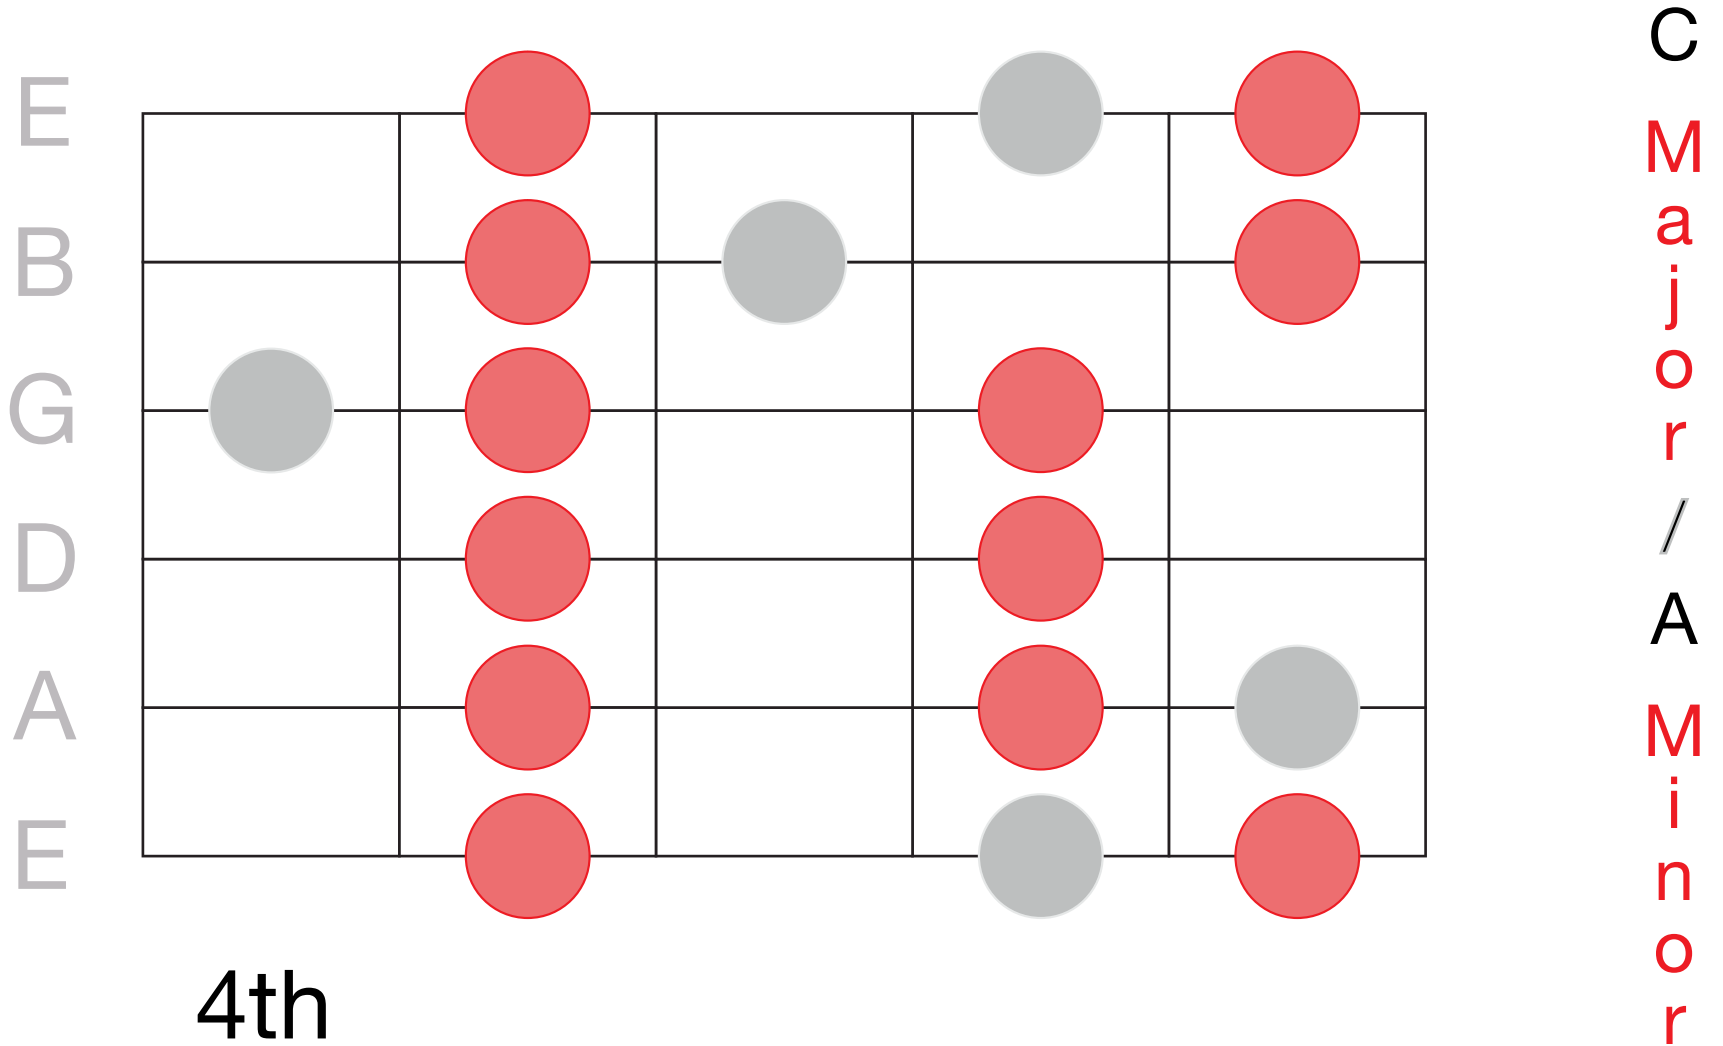

DIATONIC SCALES

(IN C MAJOR / A MINOR)

EAT. SLEEP. GUITAR.

©eatsleepguitar.com

Pentatonic = 5 note scale

Diatonic = 7 note scale

C
M
a
j
o
r
/
A
M
i
n
o
r

Pentatonic = 5 note scale

Diatonic = 7 note scale

Pentatonic = 5 note scale

Diatonic = 7 note scale

C

M
a
j
o
r
/
A
M
i
n
o
r

7th

Pentatonic = 5 note scale

Diatonic = 7 note scale

C
M
a
j
o
r
/
A
M
i
n
o
r

Pentatonic = 5 note scale

Diatonic = 7 note scale