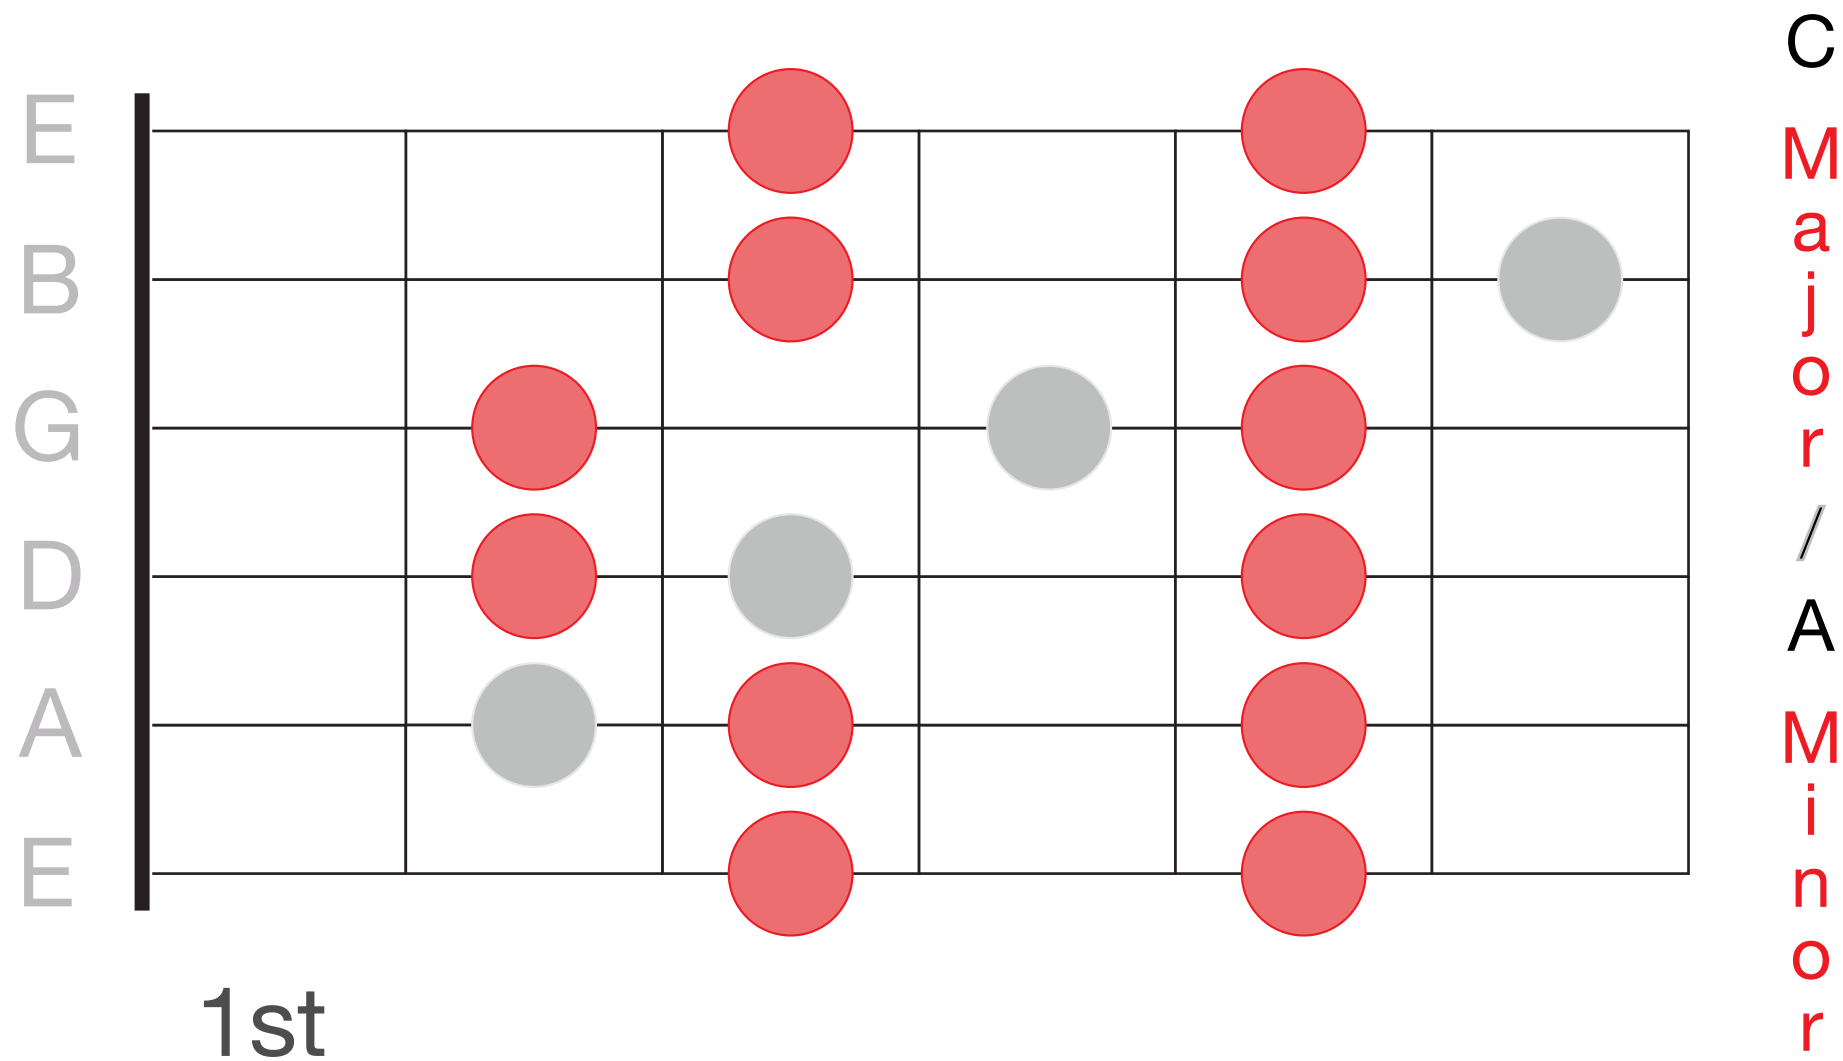

DIATONIC SCALES

(IN C MAJOR / A MINOR)

EAT. SLEEP. GUITAR.

©eatsleepguitar.com

Pentatonic = 5 note scale

Diatonic = 7 note scale

C
M
a
j
o
r
/
A
M
i
n
o
r

Pentatonic = 5 note scale

Diatonic = 7 note scale

Pentatonic = 5 note scale

Diatonic = 7 note scale

C

M
a
j
o
r
/
A
M
i
n
o
r

7th

Pentatonic = 5 note scale

Diatonic = 7 note scale

C
M
a
j
o
r
/
A
M
i
n
o
r

Pentatonic = 5 note scale

Diatonic = 7 note scale