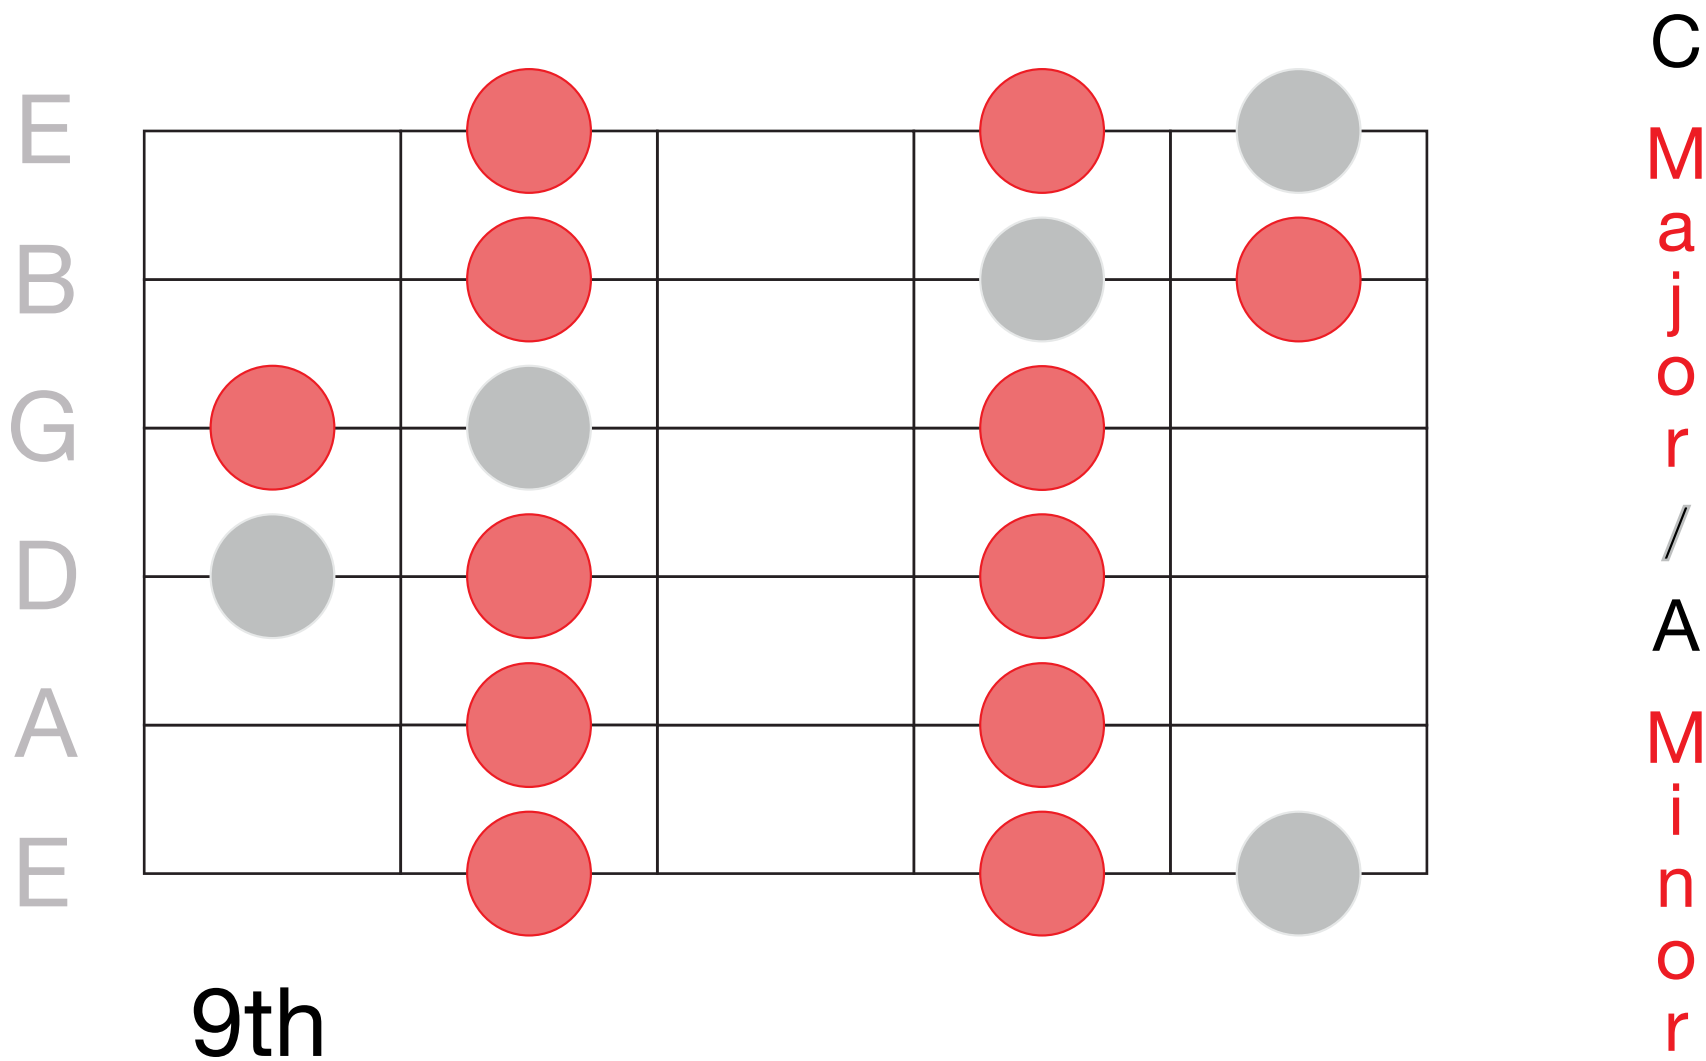

DIATONIC SCALES

(IN C MAJOR / A MINOR)

EAT. SLEEP. GUITAR.

©eatsleepguitar.com

Pentatonic = 5 note scale

Diatonic = 7 note scale

C
M
a
j
o
r
/
A
M
i
n
o
r

Pentatonic = 5 note scale

Diatonic = 7 note scale

Pentatonic = 5 note scale

Diatonic = 7 note scale

C

M
a
j
o
r
/
A
M
i
n
o
r

7th

Pentatonic = 5 note scale

Diatonic = 7 note scale

C
M
a
j
o
r
/
A
M
i
n
o
r

Pentatonic = 5 note scale

Diatonic = 7 note scale