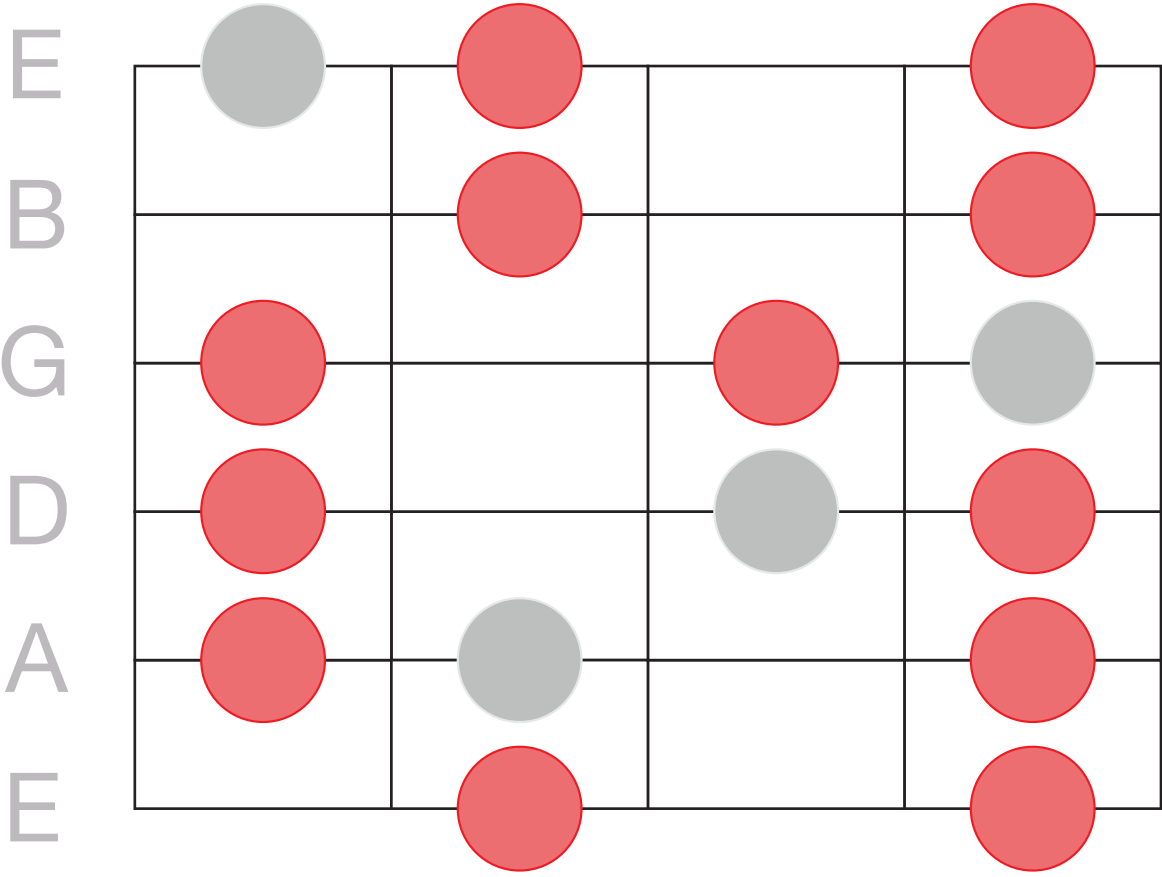

DIATONIC SCALES

(IN C MAJOR / A MINOR)

EAT. SLEEP. GUITAR.

©eatsleepguitar.com

Pentatonic = 5 note scale

Diatonic = 7 note scale

C
M
a
j
o
r
/
A
M
i
n
o
r

Pentatonic = 5 note scale

Diatonic = 7 note scale

Pentatonic = 5 note scale

Diatonic = 7 note scale

C

M
a
j
o
r
/
A
M
i
n
o
r

7th

Pentatonic = 5 note scale

Diatonic = 7 note scale

C
M
a
j
o
r
/
A
M
i
n
o
r

Pentatonic = 5 note scale

Diatonic = 7 note scale